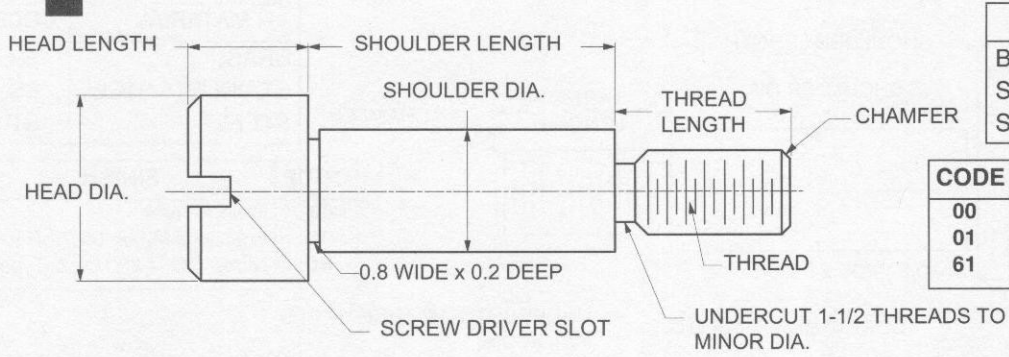

# METRIC PRECISION SHOULDER SCREW SLOTTED HEAD

| MATERIAL        | CODE |
|-----------------|------|
| BRASS           | BR   |
| STAINLESS STEEL | SS   |
| STEEL           | ST   |

| CODE | FINISH                           |
|------|----------------------------------|
| 00   | Plain — None                     |
| 01   | Passivate MIL-F-14072-E300       |
| 61   | Nickel QQ-N-290 CL 1, Type VI KC |