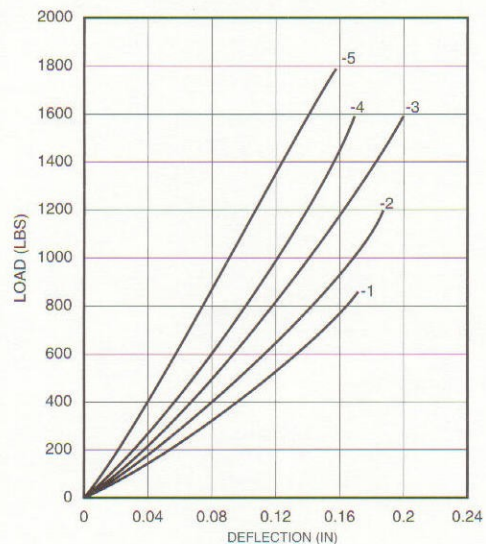

## Dimensions & Performance Characteristics

#### Dimensional Drawing

### 512 Series Performance Data

Load vs. Deflection

Load vs. Natural Frequency

512 SERIES LOAD RANGE (lbs.)					COLOR CODE
Code	Axial Static Load Range		Radial Static Load Range		
	Nominal	Max.	Nominal	Max.	
-1	460	690	230	450	Red & White
-2	560	840	280	560	Orange & White
-3	680	1020	340	680	Yellow & White
-4	830	1245	415	830	Green & White
-5	1000	1500	500	1000	Blue & White