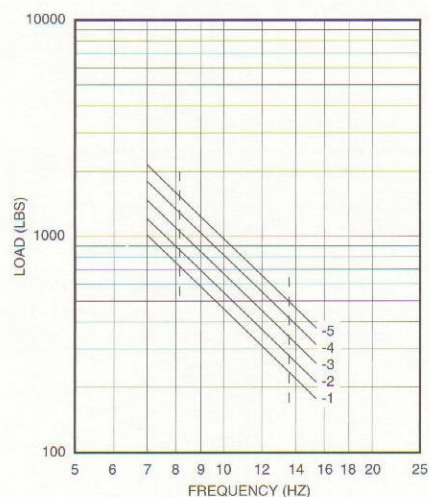

## Dimensions & Performance Characteristics

#### Dimensional Drawing

### 512 Series Performance Data

Load vs. Deflection

Load vs. Natural Frequency

512 SERIES LOAD RANGE (lbs.)					COLOR CODE
Code	Axial Static Load Range		Radial Static Load Range		
	Nominal	Max.	Nominal	Max.	
-1	460	690	230	450	Red & White
-2	560	840	280	560	Orange & White
-3	680	1020	340	680	Yellow & White
-4	830	1245	415	830	Green & White
-5	1000	1500	500	1000	Blue & White