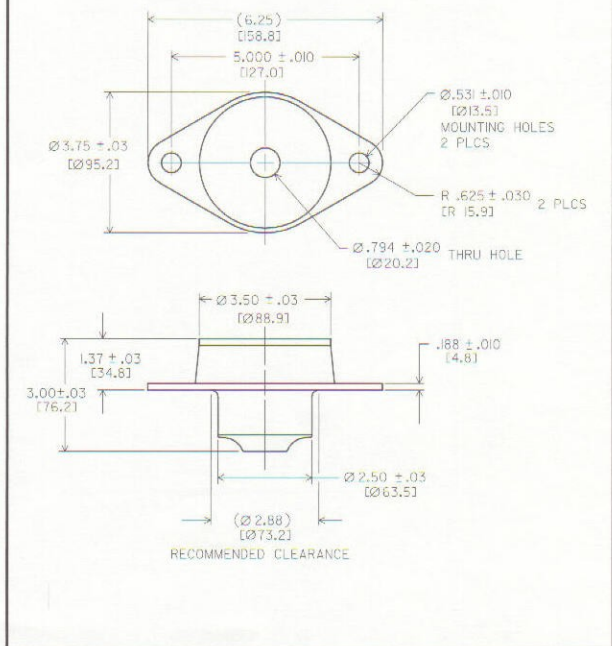

## Dimensions & Performance Characteristics

### 512 MOUNT SERIES (2.06 lbs.)

#### Dimensional Drawing

### 512 Series Performance Data

Load vs. Deflection

Load vs. Natural Frequency

512 SERIES LOAD RANGE (lbs.)					COLOR CODE
Code	Axial Static Load Range		Radial Static Load Range		
	Nominal	Max.	Nominal	Max.	
-1	460	690	230	450	Red & White
-2	560	840	280	560	Orange & White
-3	680	1020	340	680	Yellow & White
-4	830	1245	415	830	Green & White
-5	1000	1500	500	1000	Blue & White