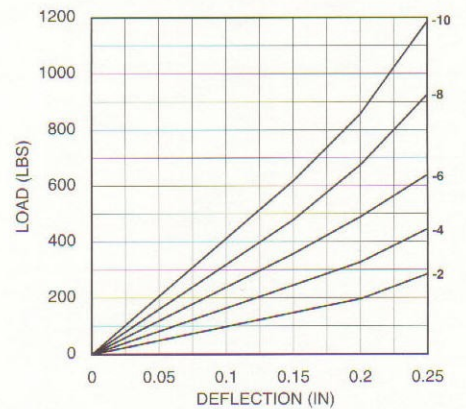

HR MOUNT SERIES: 25641

Dimensions & Performance Characteristics

25641 Series Dimensional Drawing

AXIAL STATIC LOAD RANGE - 25641

Code	Nominal	Color Code
-2	100 lbs.	Red
-4	155 lbs.	White
-6	230 lbs.	Blue
-8	320 lbs.	Purple
-10	420 lbs.	Gray

25641 Series Performance Data

Load vs. Deflection

Load vs. Natural Frequency