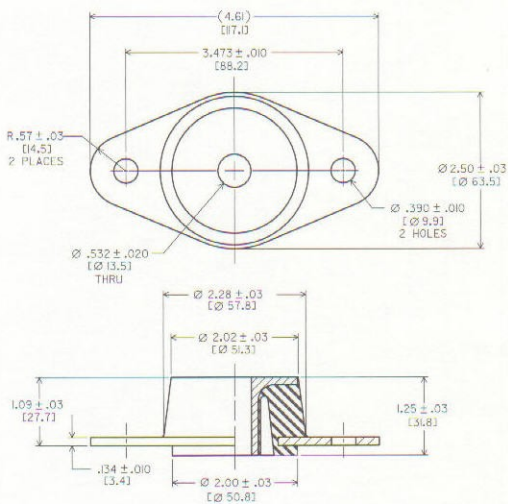

HR MOUNT SERIES: 25641

Dimensions & Performance Characteristics

25641 Series Dimensional Drawing

AXIAL STATIC LOAD RANGE - 25641

Code	Nominal	Color Code
-2	100 lbs.	Red
-4	155 lbs.	White
-6	230 lbs.	Blue
-8	320 lbs.	Purple
-10	420 lbs.	Gray

25641 Series Performance Data

Load vs. Deflection

Load vs. Natural Frequency