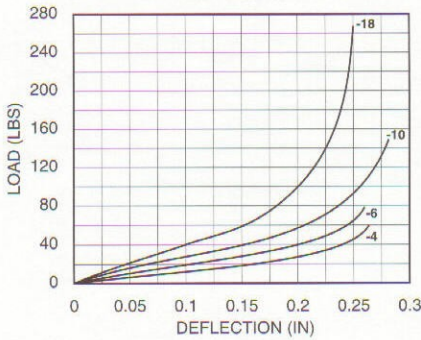

6550 MOUNT SERIES:

Dimensions & Performance Characteristics

SERIES 6550 DIMENSIONAL DRAWING

6550 SERIES LOAD RATINGS

Nat. Rubber	Hi-Damp	Neoprene	Max. Load/Mount (lbs.)
6550-4	N6550-4	6550-4N	4
6550-6	N6550-6	6550-6N	6
6550-10	N6550-10	6550-10N	10
6550-18	N6550-18	6550-18N	18

6550 and 6550-N Series Performance Data

Load vs. Deflection

Natural Frequency vs. Load

N6550 Series Performance Data

Load vs. Deflection

Natural Frequency vs. Load