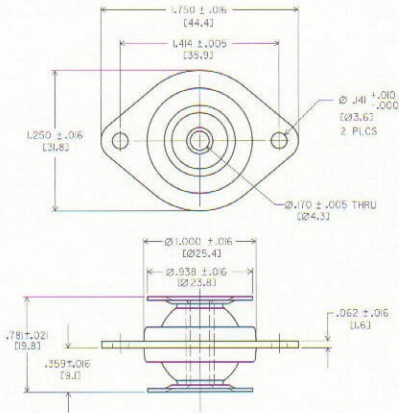

6550 MOUNT SERIES:

Dimensions & Performance Characteristics

SERIES 6550 DIMENSIONAL DRAWING

6550 SERIES LOAD RATINGS

Nat. Rubber	Hi-Damp	Neoprene	Max. Load/Mount (lbs.)
6550-4	N6550-4	6550-4N	4
6550-6	N6550-6	6550-6N	6
6550-10	N6550-10	6550-10N	10
6550-18	N6550-18	6550-18N	18

6550 and 6550-N Series Performance Data

Load vs. Deflection

Natural Frequency vs. Load

N6550 Series Performance Data

Load vs. Deflection

Natural Frequency vs. Load