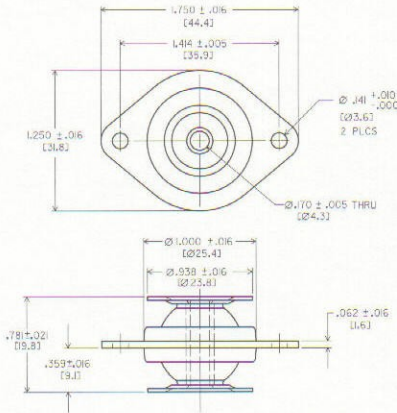

## Dimensions & Performance Characteristics

### SERIES 6550 DIMENSIONAL DRAWING

6550 SERIES LOAD RATINGS			
Nat. Rubber	Hi-Damp	Neoprene	Max. Load/Mount (lbs.)
6550-4	N6550-4	6550-4N	4
6550-6	N6550-6	6550-6N	6
6550-10	N6550-10	6550-10N	10
6550-18	N6550-18	6550-18N	18