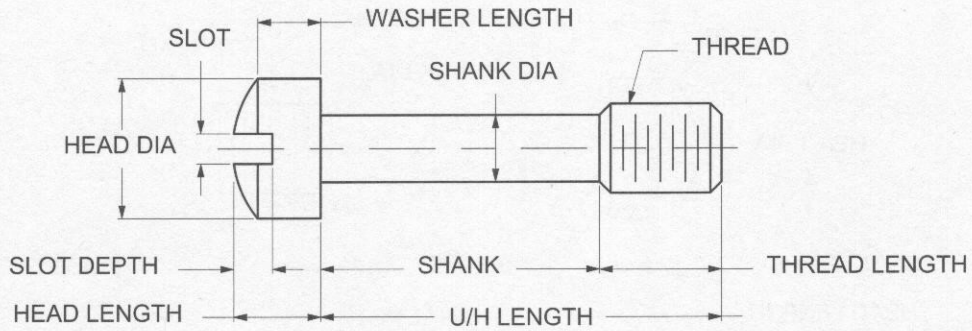

CAPTIVE PANEL SCREW TYPE 4

ORDERING CODE	XX	XXXX	XX
	MATERIAL	BASIC PART	FINISH

CODE	FINISH
00	Plain — None
01	Passivate MIL-F-14072-E300
61	Nickel QQ-N-290 CL 1, Type VI KC

MATERIAL	CODE
BRASS	BR
STAINLESS STEEL	SS
STEEL	ST

Additional Finishes Available

BASIC PART NUMBER	THREAD	HEAD DIA -0.005	HEAD LENGTH +0.000 -0.015	UNDER HEAD LENGTH -0.015	THREAD LENGTH -0.010	SHANK DIA -0.005	SHANK LENGTH -0.010	WASHER LENGTH +0.000 -0.010	SLOT WIDTH +0.000 -0.010	SLOT DEPTH +0.000 -0.015
3828	4-40	11/64	.107	15/16	3/16	.078	3/4	.079	.039	.048
3829	4-40	11/64	.107	1"	3/16	.078	13/16	.079	.039	.048
3830	6-32	7/32	.132	5/16	7/32	.095	3/32	.096	.048	.060
3831	6-32	7/32	.132	3/8	7/32	.095	5/32	.096	.048	.060
3832	6-32	7/32	.132	7/16	7/32	.095	7/32	.096	.048	.060
3833	6-32	7/32	.132	1/2	7/32	.095	9/32	.096	.048	.060
3834	6-32	7/32	.132	9/16	7/32	.095	11/32	.096	.048	.060
3835	6-32	7/32	.132	5/8	7/32	.095	13/32	.096	.048	.060
3836	6-32	7/32	.132	11/16	7/32	.095	15/32	.096	.048	.060
3837	6-32	7/32	.132	3/4	7/32	.095	17/32	.096	.048	.060
3838	6-32	7/32	.132	13/16	7/32	.095	19/32	.096	.048	.060
3839	6-32	7/32	.132	7/8	7/32	.095	21/32	.096	.048	.060
3840	6-32	7/32	.132	15/16	7/32	.095	23/32	.096	.048	.060
3841	6-32	7/32	.132	1"	7/32	.095	25/32	.096	.048	.060
3842	8-32	1/4	.156	5/16	7/32	.120	3/32	.113	.054	.071
3843	8-32	1/4	.156	3/8	7/32	.120	5/32	.113	.054	.071
3844	8-32	1/4	.156	7/16	7/32	.120	7/32	.113	.054	.071
3845	8-32	1/4	.156	1/2	7/32	.120	9/32	.113	.054	.071
3846	8-32	1/4	.156	9/16	7/32	.120	11/32	.113	.054	.071
3847	8-32	1/4	.156	5/8	7/32	.120	13/32	.113	.054	.071
3848	8-32	1/4	.156	11/16	7/32	.120	15/32	.113	.054	.071
3849	8-32	1/4	.156	3/4	7/32	.120	17/32	.113	.054	.071
3850	8-32	1/4	.156	13/16	7/32	.120	19/32	.113	.054	.071
3851	8-32	1/4	.156	7/8	7/32	.120	21/32	.113	.054	.071
3852	8-32	1/4	.156	15/16	7/32	.120	23/32	.113	.054	.071
3853	8-32	1/4	.156	1"	7/32	.120	25/32	.113	.054	.071
3854	8-32	1/4	.156	1-1/16	7/32	.120	27/32	.113	.054	.071
3855	8-32	1/4	.156	1-1/8	7/32	.120	29/32	.113	.054	.071