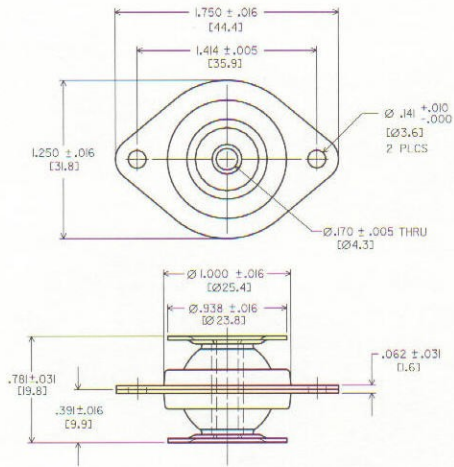

6300 MOUNT SERIES:

Dimensions & Performance Characteristics

SERIES 6300 DIMENSIONAL DRAWING

LOAD RATINGS			
Nat. Rubber	Hi-Damp	Neoprene	Max. Load/Mount (lbs.)
6300-1A	N6300-1A	6300-1NA	1
6300-2A	N6300-2A	6300-2NA	2
6300-4A	N6300-4A	6300-4NA	4
6300-11A	N6300-11A	6300-11NA	11