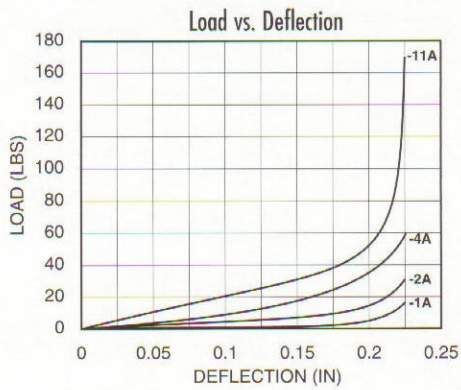

6300-A and 6300-NA Series Performance Data