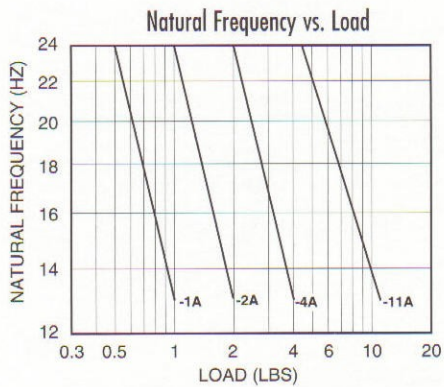

6300-A and 6300-NA Series Performance Data