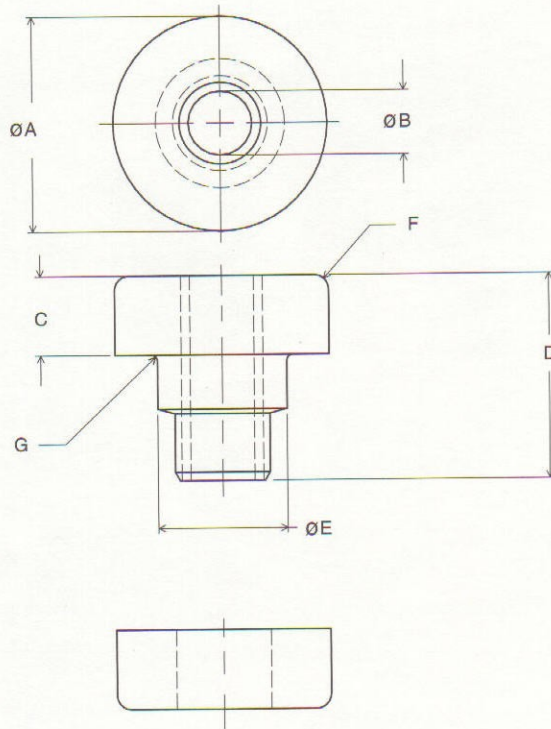

22000 MOUNT SERIES:

Dimensions

22000 MOUNT SERIES
Dimensional Drawing (Inches)

| Part # | A | B | C | D | E | F | G | Weight |
|--------|------|-------|------|------|------|------|------|---------------|
| 22001 | 1.31 | .397 | .485 | 1.25 | 0.79 | 0.00 | 0.04 | 1.5 oz. |
| 22002 | 1.88 | .532 | 0.78 | 1.94 | 1.30 | 0.15 | 0.06 | 5.0 oz. |
| 22003 | 2.55 | .657 | 0.90 | 2.43 | 1.58 | 0.25 | 0.09 | 11.0 oz. |
| 22004 | 3.50 | .938 | 1.00 | 2.88 | 2.30 | 0.20 | 0.12 | 1 lb. 7.5 oz. |
| 22005 | 4.88 | 1.063 | 1.25 | 3.38 | 2.55 | 0.20 | 0.12 | 2 lb. 14 oz. |